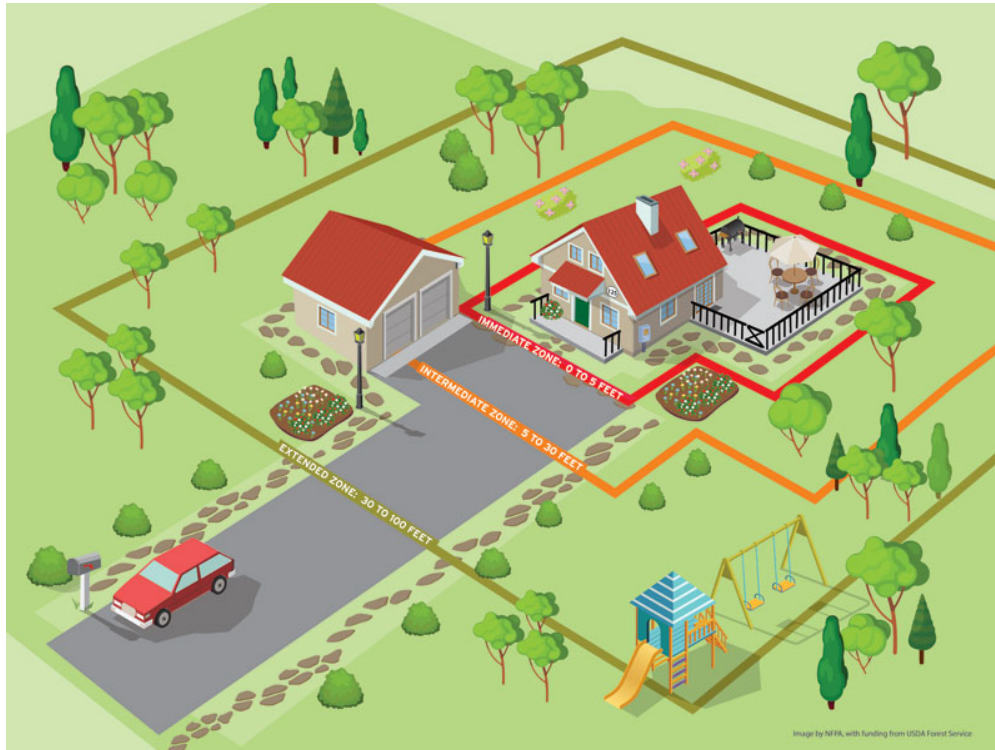

Firewise

Firewise is a project of the National Fire Protection Association. To save lives and property from wildfire, NFPA's Firewise Communities program teaches people how to adapt to living with wildfire and encourages neighbors to work together and take action now to prevent losses. We all have a role to play in protecting ourselves and each other from the risk of wildfire.